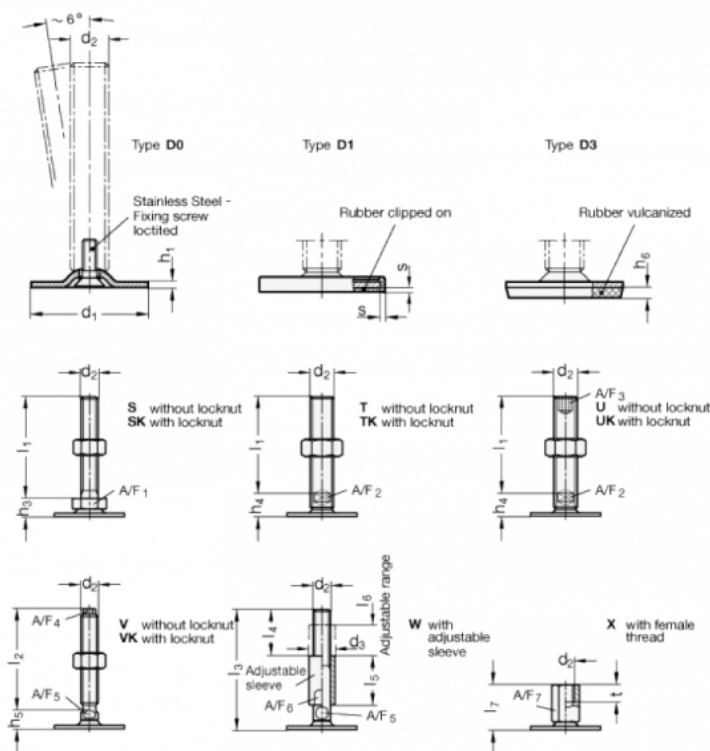

Data Sheet

Article number: 204180M1675D1UK

Description: E+G levelling foot
GN 41-80-M16-75-D1-UK

Note: UK With nut, Hexagon socket at the top, Wrench flat at the bottom

Measures

A/F2 = 12	s = 2
A/F3 = 8	
d1 = 80	
d2 = M16	
h1 = 3	
h4 = 18	
h6 =	
l1 = 75	